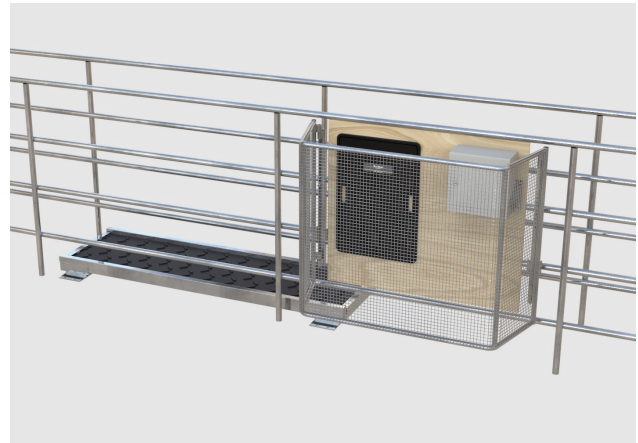

Dairy WOW 4000

Fat on the back means milk in the vat

Harness the power of body weight to maximise milk production and optimise reproductive efficiency.

The Tru-Test Dairy WOW 4000 allows you to receive the benefits of condition monitoring without creating additional farm tasks.

Daily weighing data is transformed into unique weekly insights, allowing you to identify rapid or excessive weight loss, so health issues such as lameness can be addressed early.

Dairy WOW 4000 integrates into your milking parlour, enabling real-time weight recording.

Body weight and weight gain or loss is critical information for formulating nutritional requirements. Positive body weight gain at the right times ensures good lactation for optimal milk yield, and impacts fertility translating to heat expression and pregnancy chances. It also informs the optimal dry off date and period to protect against peripartum diseases that result in poor re-conception rates.

Most importantly the feedback is immediate. You don't need to wait until the next scheduled Body Condition Score to know if your feeding strategy is achieving results. You can intervene now and make adjustments, before the damage is irreversible.

www.tru-test.com

- ✓ **Track weight changes of individual cows and the herd throughout the lactation phases.**
- ✓ **Harness the cow's daily routines for completely hands-off condition monitoring.**
- ✓ **Develop nutritional strategies based on measured performance.**
- ✓ **Accurate "dose-to-weight" animal treatments, to reduce treatment costs and risk of withholding period residual penalties.**
- ✓ **Ensure cows do not experience excessive weight loss during early lactation.**
- ✓ **Adjust nutrition to extend peak milk phase.**
- ✓ **Monitor weight gain leading into dry-off to protect against poor re-conception rates.**
- ✓ **Identify rapid weight loss to assist in identifying sick or lame animals early.**
- ✓ **Gain real labour efficiency by managing only the cows that require attention.**

**Livestock monitoring.
Made easy.**