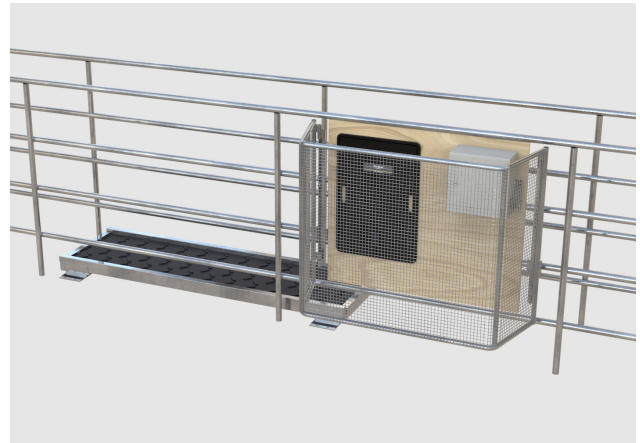

Dairy WOW 4000

Fat on the back means milk in the vat

Harness the power of body weight to maximise milk production and optimise reproductive efficiency.

The Tru-Test Dairy WOW 4000 allows you to receive the benefits of condition monitoring without creating additional farm tasks.

Daily weighing data is transformed into unique insights, allowing you to identify rapid or excessive weight loss, so health issues such as lameness can be addressed early.

Dairy WOW 4000 integrates into your milking parlour, enabling real-time weight recording.

Body weight and weight gain or loss is critical information for formulating nutritional requirements. Positive body weight gain at the right times ensures good lactation for optimal milk yield, and impacts fertility translating to heat expression and pregnancy chances. It also informs the optimal dry off date and period to protect against peripartum diseases that result in poor re-conception rates.

Most importantly the feedback is immediate. You don't need to wait until the next scheduled Body Condition Score to know if your feeding strategy is achieving results. You can intervene now and make adjustments, before the damage is irreversible.

- ✓ **Track weight changes of individual cows and the herd throughout the lactation phases.**
- ✓ **Harness the cow's daily routines for completely hands-off condition monitoring.**
- ✓ **Develop nutritional strategies based on measured performance.**
- ✓ **Accurate "dose-to-weight" animal treatments, to reduce treatment costs and risk of withholding period residual penalties.**
- ✓ **Ensure cows do not experience excessive weight loss during early lactation.**
- ✓ **Adjust nutrition to extend peak milk phase.**
- ✓ **Monitor weight gain leading into dry-off to protect against poor re-conception rates.**
- ✓ **Identify rapid weight loss to assist in identifying sick or lame animals early.**
- ✓ **Gain real labour efficiency by managing only the cows that require attention.**